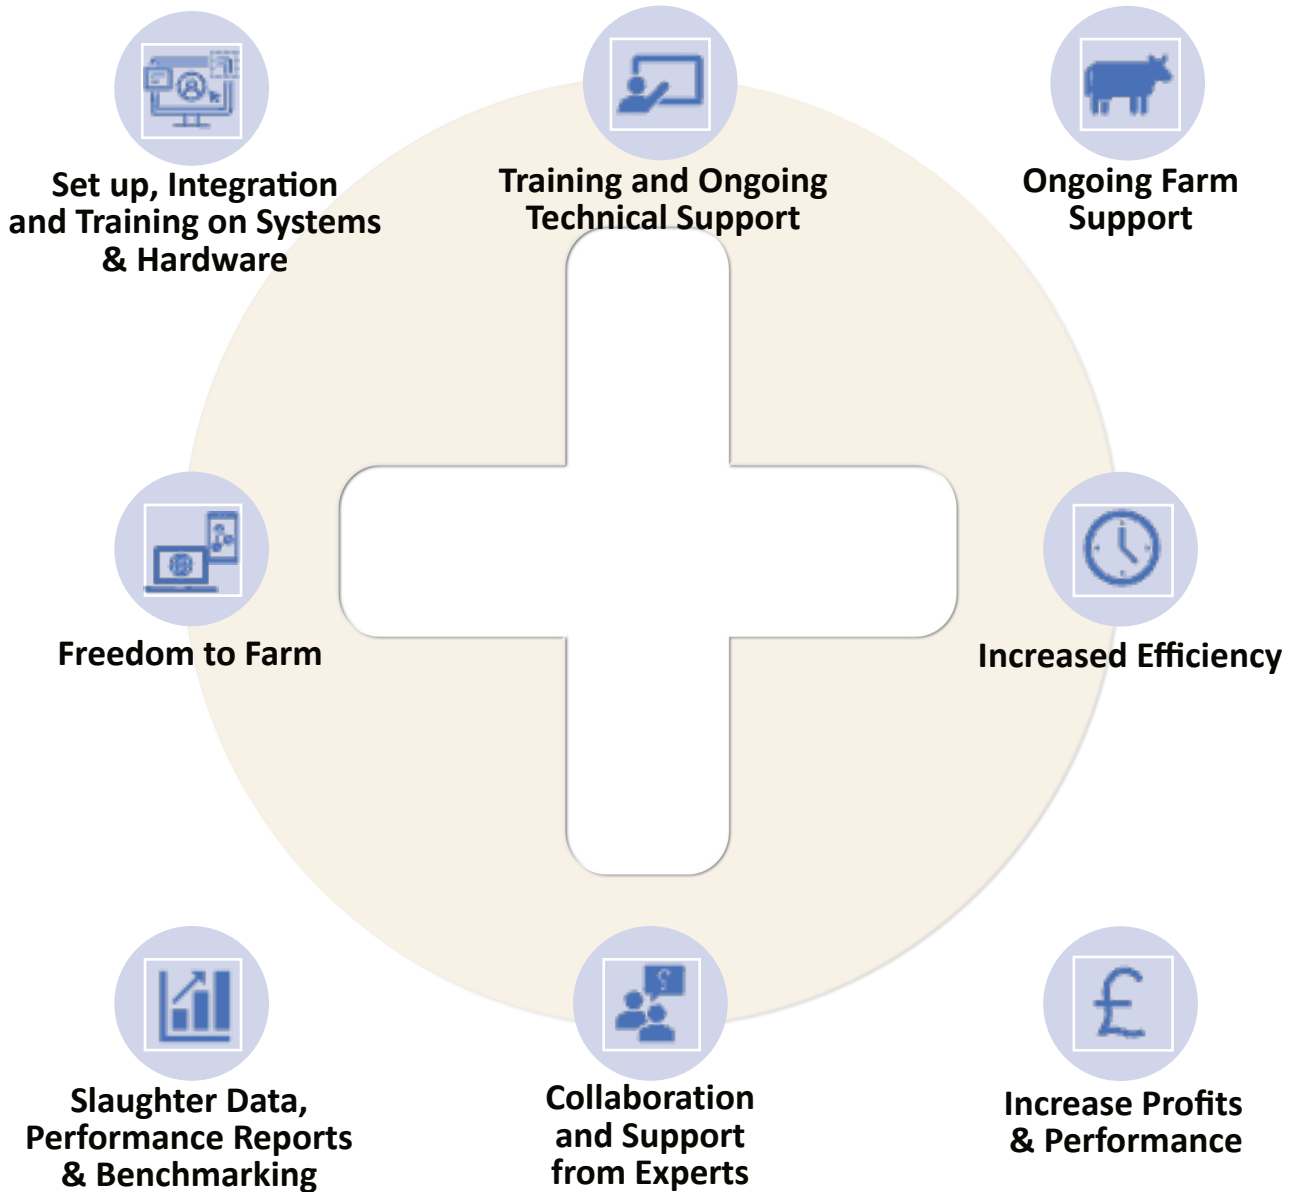

* Available at discounted rates for sheep with AQM provided equipment - £50 call out and then reduced rate of 0.25p/h

Supplier/Service	AQM Connect & AQM+ Benefits
IAE	On farm Design & Discounts
Animax Boluses	Support & Discounts
Barenbrug Seeds	On Farm Support & Discounts
Tru-Test	Setup and Discounts
Recording of Sheep/Lamb EID numbers & weights	Assistance weighing & recording EID Tags
Forage analysis – Grass silage Maize Silage Whole crop silage Samples for Fresh grazing grass Very dry grass silage Haylage Hay Feed TMR - Straights	5 inclusive samples per 12-month period Discounts Available
Soil Health Check	Discounts Available
Soil Carbon Check	Discounts Available
Farm Walks/Events	FOC* exclusions may apply
Benchmarking group	currently only available for AQM+

AQM Connect

CONNECTING SERVICE & EXPERTISE

Newsletters

sign up now

Reduce Costs & Increase Efficiency with
AQM Connect

EMPOWERING LIVESTOCK MANAGEMENT

AQM+ built to support you

Save Time & Money while increasing performance with **AQM+**

sign up now