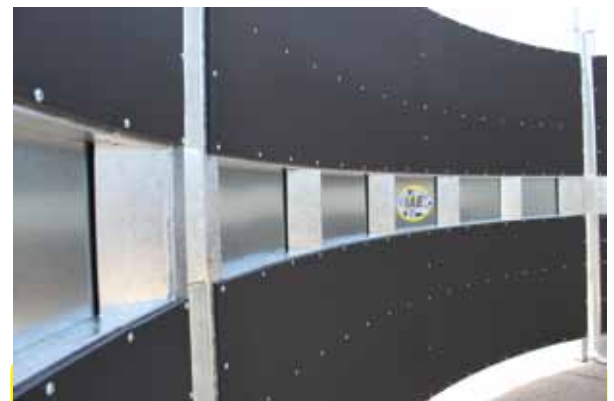

UNIQUE continuous central locking ratchet plates allow continuous forcing around the system with no interruptions at panel joins, yet still retain the "non-return" safety feature.

Crate has 3 point linkage and pallet fork lifting points

Comprises of

- 1 x Forcing Gate with special lever operated bolt with noise reduction buffers and viewing gap
- 3 x Radius Panels with central locking ratchet plates
- 1 x Frame with exit gate
- 3 x Support Arches
- 1 x Race Arch
- 2 x 2400mm Hurdles with viewing gaps
- 13 x Coupling Rods
- 1x Purpose Built Crate for easy storage and handling also with three point linkage and pallet fork lifting points

Contact your IAE sales team for further details on the RoteX® Portable Cattle Handling System